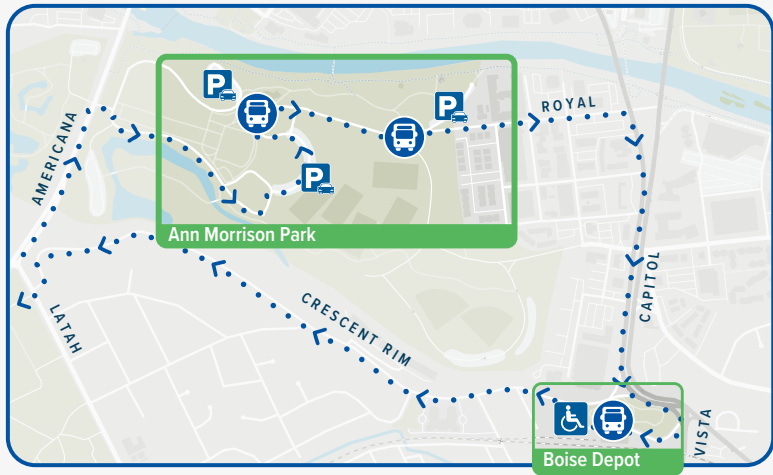

# EVENT PARKING AND SHUTTLES

-  ROAD CLOSURE
-  SHUTTLE ROUTE
-  BIKE RACKS
-  ADA PARKING
-  SHUTTLE STOP
-  FOOD TRUCKS
-  GENERAL PARKING

**EVENT DETAILS:**

CityOfBoise.org/  
boise-depot-centennial